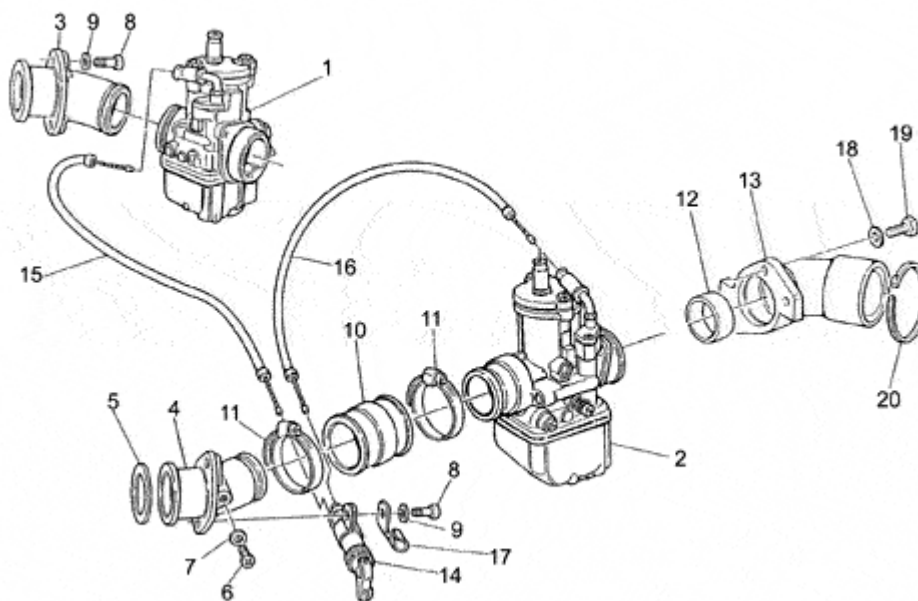

V 35 FLORIDA 350 1986-1990	GU059	00	TAB N.	24
	CARBURETTORS				

Pos.	Description	Year	I_M	Country	Version	Code	Q.ty	P.Cod.
1	Carburettor RH PHBH 28	-	-	-	-	GU27112615	1	
2	Carburettor LH PHBH 28	-	-	-	-	GU27112616	1	
3	RH intake manifold	-	-	-	-	GU31115000	1	
4	LH intake manifold	-	-	-	-	GU31115001	1	
5	Gasket	-	-	-	-	GU19115580	2	
6	Special screw M6X10	-	-	-	-	GU98310611	2	
7	Washer 6,25x10x1,5	-	-	-	-	GU95100116	2	
8	Screw	-	-	-	-	GU98812325	4	
9	Special washer	-	-	-	-	GU61013800	4	
10	Hose	-	-	-	-	GU19114360	2	
11	Hose clamp	-	-	-	-	GU93305045	4	
12	Gasket ring	-	-	-	-	GU19114680	2	
13	Manifold	-	-	-	-	GU19114480	2	
14	Starter	-	-	-	-	GU23133100	1	
15	Choke cable	-	-	-	-	GU19133500	1	
16	LH choke cable	-	-	-	-	GU19134000	1	
17	Hose clamp	-	-	-	-	GU19718000	1	
18	Washer	-	-	-	-	GU95000205	4	
19	Screw	-	-	-	-	GU98054220	4	
20	Hose clamp 3,6x20,6	-	-	-	-	GU14609650	2