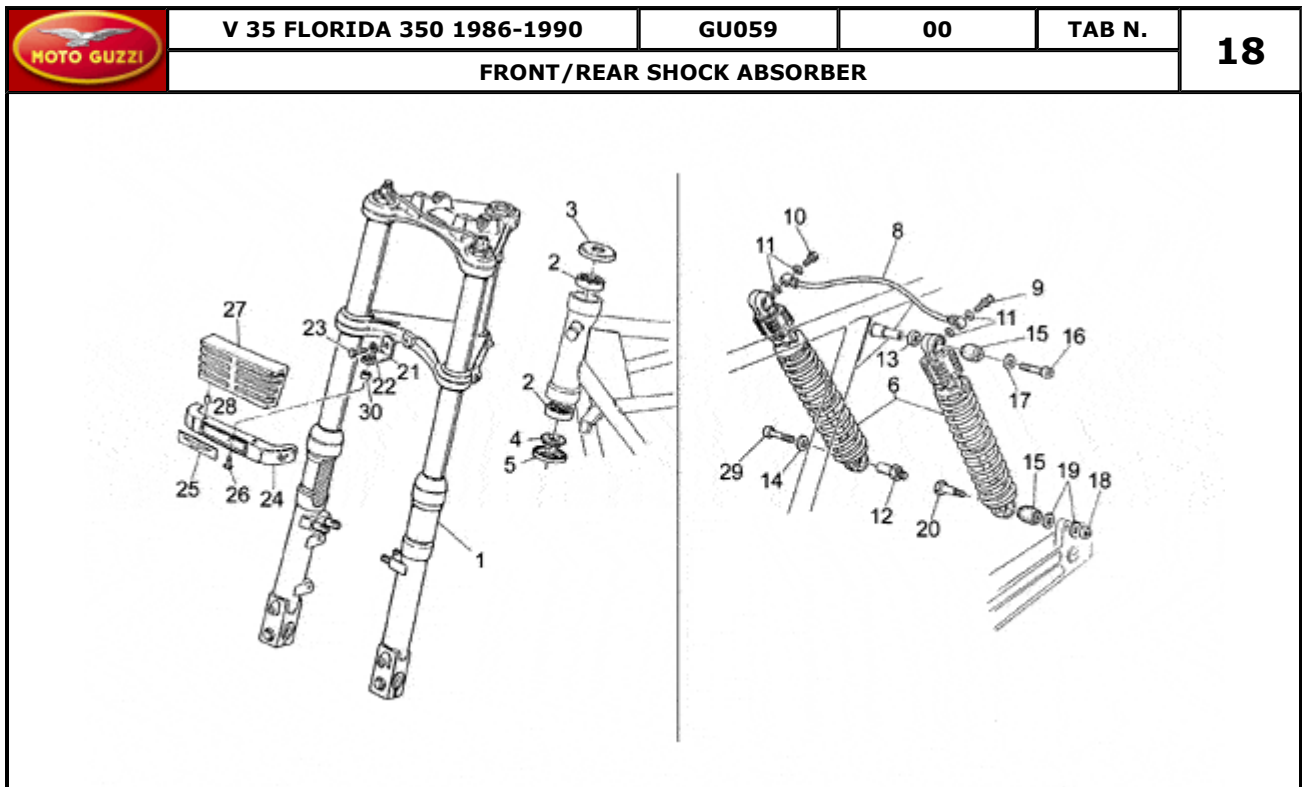

Pos.	Description	Year	I_M_	Country	Version	Code	Q.ty	P.Cod.
1	Front fork	-	-	-	-	GU23490312	1	
2	Tap.roller bearing	-	-	-	-	GU92249225	2	
3	Cup	-	-	-	-	GU14494600	1	
4	Clearance washer	-	-	-	-	GU14516700	1	
5	Dust cover	-	-	-	-	GU14517000	1	
6	Shock absorber-pair	-	-	-	K	GU23999270	2	
8	Pipe	-	-	-	-	GU19556160	1	
9	Air valve	-	-	-	-	GU28556250	2	
10	Bored screw	-	-	-	-	GU28556450	1	
11	Copper washer	-	-	-	-	GU28556350	4	
12	Pin	-	-	-	-	GU23555281	1	
13	Spacer	-	-	-	-	GU91181407	2	
14	Washer	-	-	-	-	GU95100256	1	
15	Silent-block	-	-	-	-	GU14551655	4	
16	Screw M8X30	-	-	-	-	GU98622430	2	
17	Washer	-	-	-	-	GU95004208	2	
18	Nut	-	-	-	-	GU92602410	1	
19	Washer 10,2x18x2	-	-	-	-	GU95004210	2	
20	Pin	-	-	-	-	GU23555280	1	
21	Plate	-	-	-	-	GU19498060	1	
22	Special washer	-	-	-	-	GU61013800	1	
23	Hex screw M6X20	-	-	-	-	GU98054320	1	
24	Clamp	-	-	-	-	GU23751310	1	
25	Constructor dataplate	-	-	-	-	GU23769510	1	
26	Screw	-	-	-	-	GU98326014	1	
27	Turn indicator support grill	-	-	-	-	GU23505810	1	
28	Pin	-	-	-	-	GU23922210	2	
29	Screw	-	-	-	-	GU98822416	1	
30	Spacer	-	-	-	-	GU91180706	1