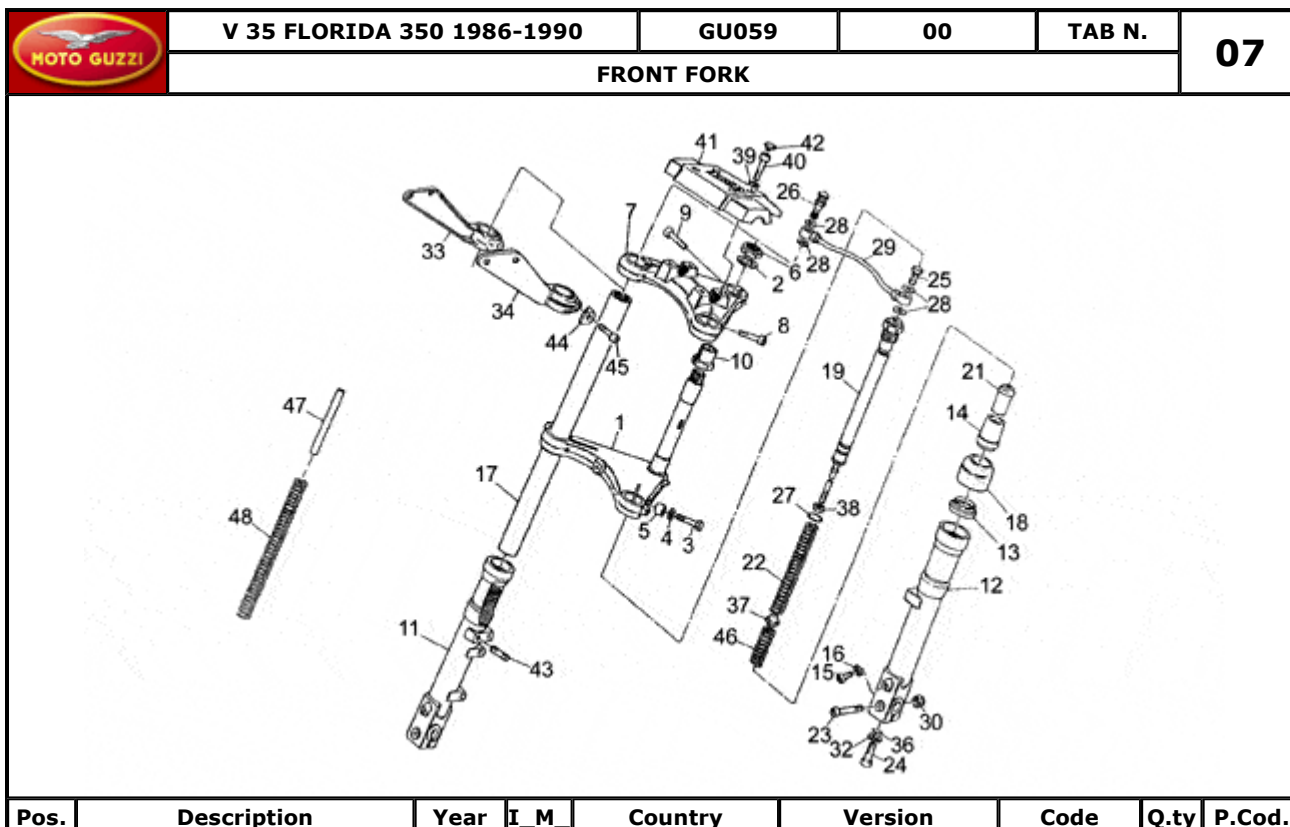

Pos.	Description	Year	I_M	Country	Version	Code	Q.ty	P.Cod.
1	Lower plate	-	-	-	-	GU23494010	1	
2	Stem plug washer	-	-	-	-	GU18513560	1	
3	Hex screw M10X55	-	-	-	-	GU98072555	2	
4	Washer	-	-	-	-	GU95007210	2	
5	Spacer	-	-	-	-	GU91181016	2	
6	Plug	-	-	-	-	GU18513460	1	
7	Upper plate	-	-	-	-	GU27493135	1	
8	Screw	-	-	-	-	GU98610540	5	
9	Screw	-	-	-	-	GU98612535	1	
10	Steering lock bush	-	-	-	-	GU18516660	1	
11	RH sleeve	-	-	-	-	GU23522510	1	
12	LH sleeve	-	-	-	-	GU23522610	1	
13	Oil seal	-	-	-	-	GU90403449	2	
14	Bush	-	-	-	-	GU27527620	2	
15	Hex socket screw M6X25	-	-	-	-	GU98622325	2	
16	Washer 6,25x10x1,5	-	-	-	-	GU95100116	4	
17	Sleeve	-	-	-	-	GU23525410	2	
18	Dust cover	-	-	-	-	GU14524500	2	
19	Shock absorber	-	-	-	-	GU23526410	2	
21	End stop	-	-	-	-	GU27527520	2	
22	Spring	-	-	-	-	GU23526910	2	
23	Screw M10X40	-	-	-	-	GU98620540	2	
24	Screw 25 mm	-	-	-	-	GU98622525	2	
25	Bored screw	-	-	-	-	GU28556450	1	
26	Air valve	-	-	-	-	GU28556250	1	
27	Gasket ring	-	-	-	-	GU90706266	2	
28	Copper washer	-	-	-	-	GU28556350	4	
29	Front shock absorber tube	-	-	-	-	GU19529660	1	
30	Nut	-	-	-	-	GU92781100	2	
32	Flat washer	-	-	-	-	GU27499120	2	
33	RH support	-	-	-	-	GU23496110	1	
34	LH support	-	-	-	-	GU23496210	1	
36	O-ring 9x2	-	-	-	-	GU90706094	2