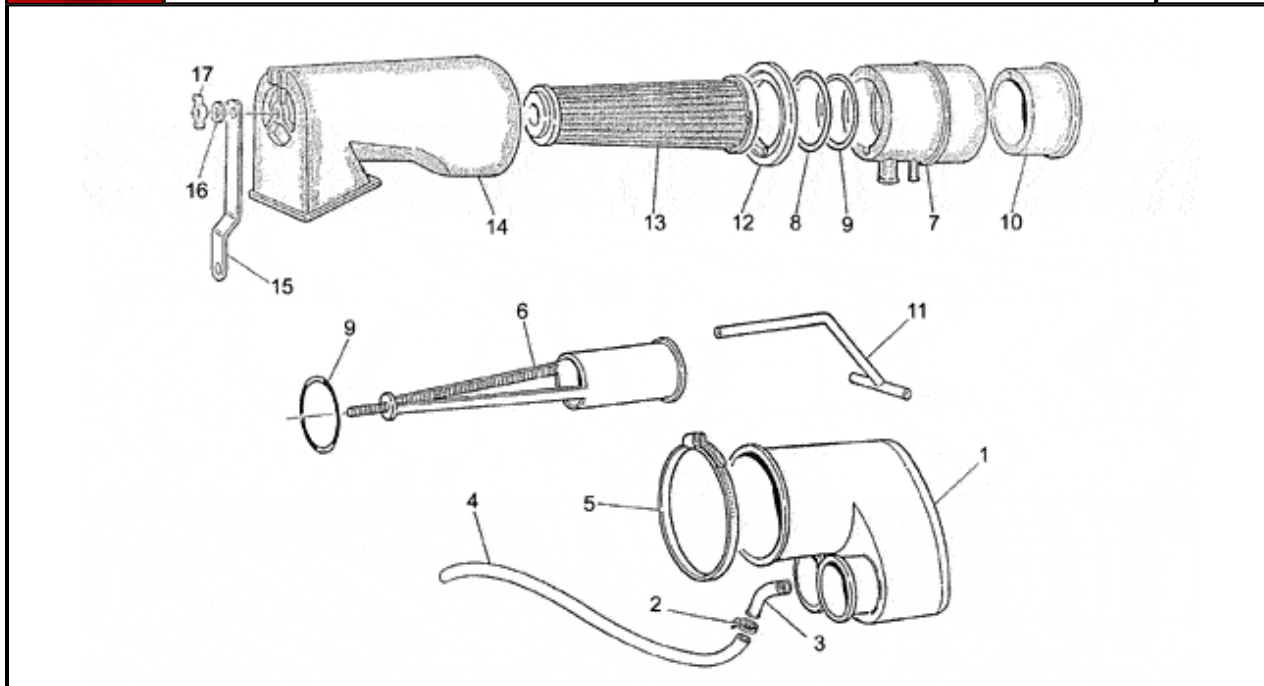

V 35 FLORIDA 350 1986-1990	GU059	00	TAB N.	26
	AIR FILTER				

Pos.	Description	Year	I_M_	Country	Version	Code	Q.ty	P.Cod.
1	Intake manifold	-	-	-	-	GU19114300	1	
2	Hose clamp	-	-	-	-	GU93305092	1	
3	Pipe	-	-	-	-	GU17114650	1	
4	Rubber pipe 5X9	-	-	-	-	GU00823944050	1	
5	Hose clamp 3,6x20,6	-	-	-	-	GU14609650	1	
6	Air filter support	-	-	-	-	GU19155775	1	
7	Front hose	-	-	-	-	GU19156701	1	
8	Gasket	-	-	-	-	GU19113900	1	
9	Gasket ring	-	-	-	-	GU90706552	2	
10	Rear hose	-	-	-	-	GU19156900	1	
11	Breather pipe	-	-	-	-	GU19156001	1	
12	Ring	-	-	-	-	GU17113450	1	
13	Air filter	-	-	-	-	GU17113651	1	
14	Filter cover	-	-	-	-	GU17114050	1	
15	Support plate	-	-	-	-	GU27114120	1	
16	Washer 5,25x14x1,5	-	-	-	-	GU95100059	1	
17	Nut	-	-	-	-	GU92670305	1