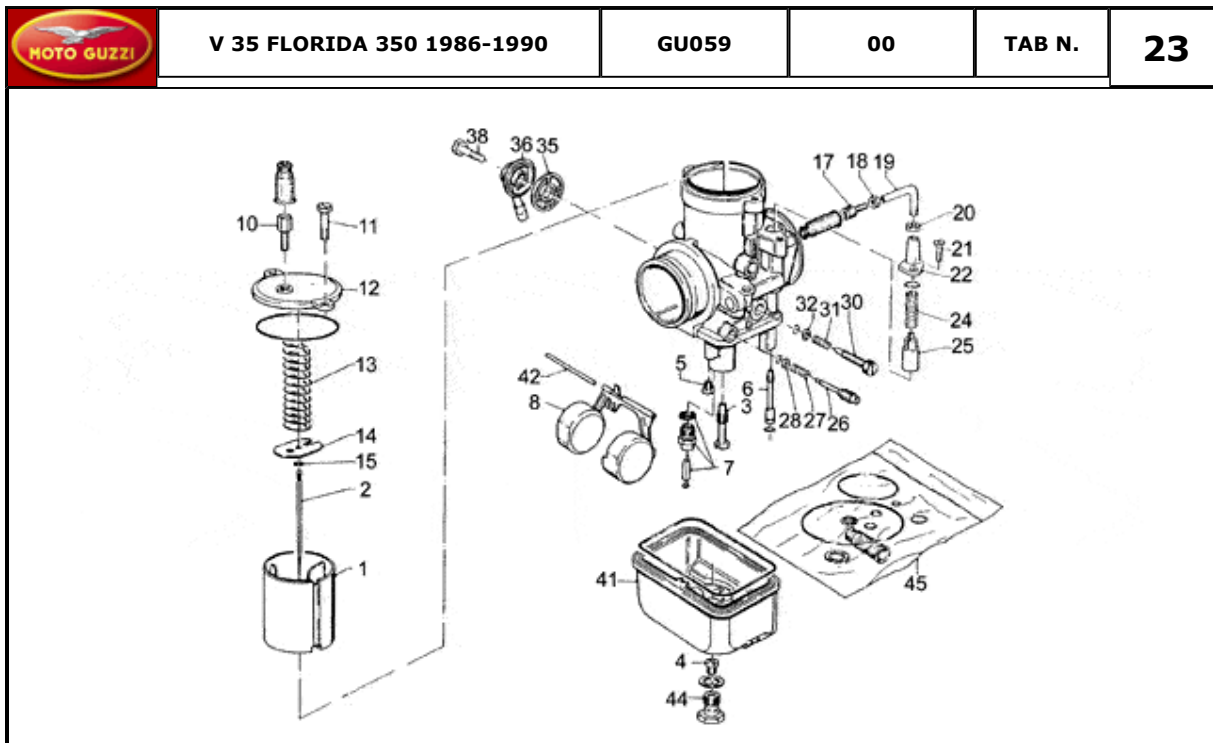

Pos.	Description	Year	I_M	Country	Version	Code	Q.ty	P.Cod.
1	Gas valve 30	-	-	-	-	GU27934820	2	
2	Conical pin 19-2a	-	-	-	-	GU23937710	2	
3	Needle valve 262H	-	-	-	-	GU27935521	2	
4	Main jet	-	-	-	-	GU17935767	2	
5	Idle jet 42	-	-	-	-	GU23935910	2	
6	Starter jet 60	-	-	-	-	GU19936000	2	
7	Needle valve	-	-	-	-	GU19934600	2	
8	Float gr.9,5	-	-	-	-	GU27934315	2	
10	Wire tensioner screw	-	-	-	-	GU12937200	2	
11	Screw	-	-	-	-	GU14934650	2	
12	Cover	-	-	-	-	GU19935080	2	
13	Gas valve return spring	-	-	-	-	GU19937180	2	
14	Plate	-	-	-	-	GU19938580	2	
15	Conical pin clip	-	-	-	-	GU65933600	2	
17	Wire tensioner screw	-	-	-	-	GU53937200	2	
18	Nut	-	-	-	-	GU12937300	2	
19	Pipe	-	-	-	-	GU49938900	2	
20	Nut	-	-	-	-	GU19938880	4	
21	Screw	-	-	-	-	GU13937900	2	
22	Starter device cover	-	-	-	-	GU17937450	2	
24	Valve spring	-	-	-	-	GU39937600	2	
25	Starter valve	-	-	-	-	GU13937800	2	
26	Adj.min.eng.speed screw	-	-	-	-	GU13936200	2	
27	Spring	-	-	-	-	GU13936300	2	
28	Flat washer	-	-	-	-	GU65933700	2	
30	Gas valve adjuster screw	-	-	-	-	GU13936600	2	
31	Spring	-	-	-	-	GU13936700	2	
32	Flat washer	-	-	-	-	GU14931650	2	
35	Fuel filter	-	-	-	-	GU43934000	2	
36	Fuel pipe union cap	-	-	-	-	GU13934600	2	
38	Cap fixing screw	-	-	-	-	GU10934900	2	
41	Aluminium float chamber	-	-	-	-	GU19934480	2	
	Float chamber plastica	-	-	-	03399N	GU31934460	2	
42	Float pin	-	-	-	-	GU13933100	2	
44	Plug with OR	-	-	-	-	GU10933700	2	
45	Gaskets set	-	-	-	-	GU19939980	1