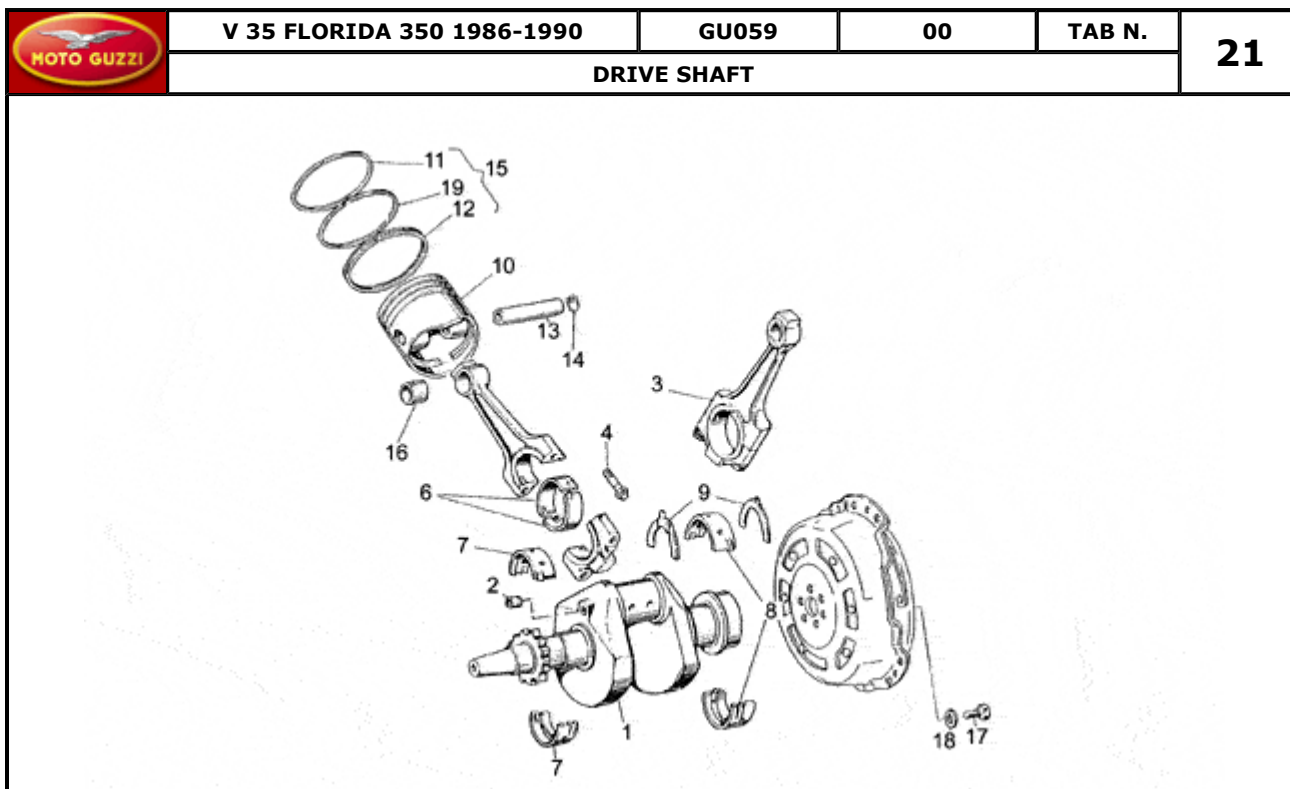

Pos.	Description	Year	I_M	Country	Version	Code	Q.ty	P.Cod.
1	Drive shaft	-	-	-	-	GU31064100	1	
2	Plug	-	-	-	-	GU19065400	1	
3	Connecting rod	-	-	-	-	GU19061521	2	
4	Screw	-	-	-	-	GU19062221	4	
6	Bearing half-shell	-	-	-	-	GU19062022	4	
7	Front main half-bearing	-	-	-	-	GU19065623	2	
8	Rear main half-bearing	-	-	-	-	GU19066522	2	
9	Shoulder	-	-	-	-	GU31066480	2	
10	Piston	-	-	-	-	GU31060400	2	
11	Ring	-	-	-	-	GU19060750	2	
12	Scraper ring	-	-	-	-	GU27061080	2	
13	Piston pin	-	-	-	-	GU19061280	2	
14	Stop ring	-	-	-	-	GU19061320	4	
15	Pistonring set	-	-	-	-	GU27060680	2	
16	Bush	-	-	-	-	GU19061821	2	
17	Screw	-	-	-	-	GU19067700	6	
18	Washer 8,4X13X0,8	-	-	-	-	GU14615901	6	
19	Piston ring	-	-	-	-	GU27060880	2