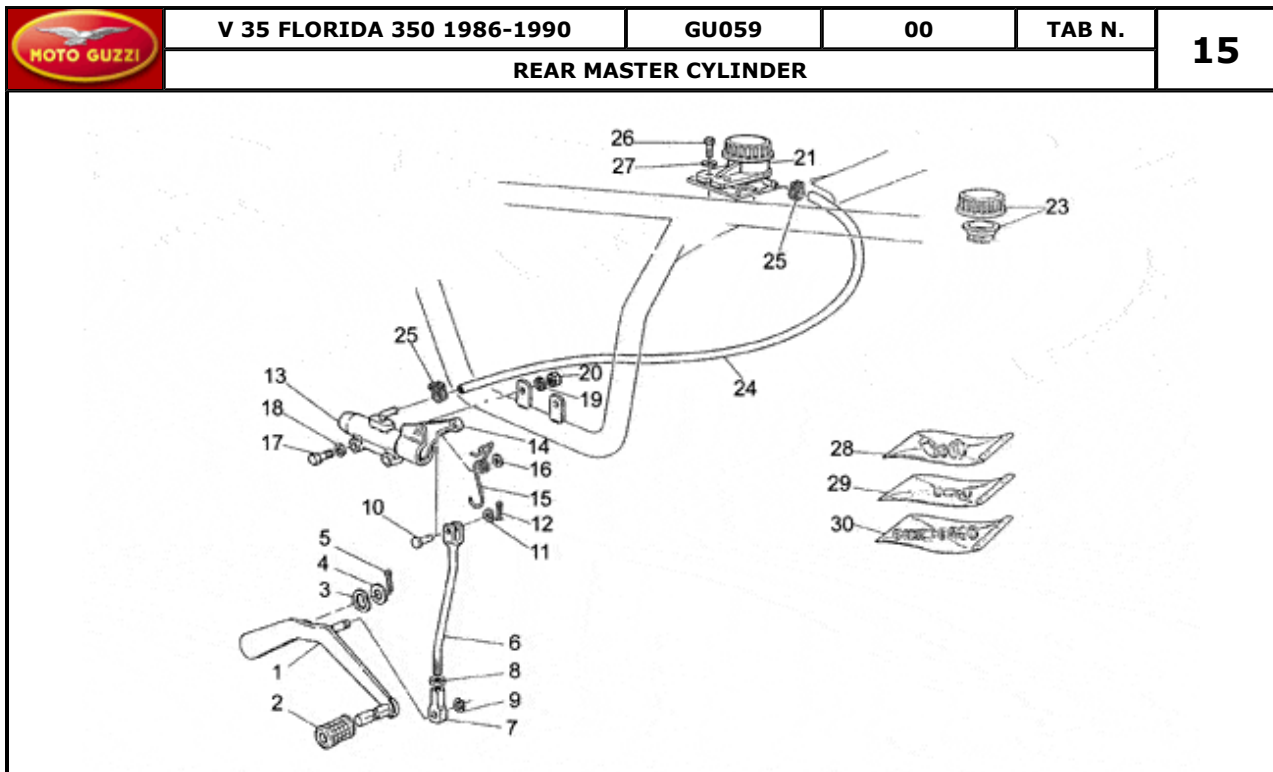

Pos.	Description	Year	I_M_	Country	Version	Code	Q.ty	P.Cod.
1	Rear brake lever	-	-	-	-	GU19677000	1	
2	Rubber spacer	-	-	-	-	GU14251001	1	
3	Spring washer	-	-	-	-	GU95129260	1	
4	Flat washer	-	-	-	-	GU95004215	1	
5	Split pin	-	-	-	-	GU95500227	1	
6	Change gear tie rod compl.	-	-	-	-	GU19675000	1	
7	Block	-	-	-	-	GU18257551	1	
8	Nut	-	-	-	-	GU92690073	1	
9	Circlip	-	-	-	-	GU90271008	1	
10	Pin	-	-	-	-	GU95770265	1	
11	Washer	-	-	-	-	GU95129110	1	
12	Split pin	-	-	-	-	GU95500222	1	
13	Rear master cylinder	-	-	-	-	GU31666990	1	
14	Rear brake lever	-	-	-	-	GU19667500	1	
15	Rear brake lever spring	-	-	-	-	GU19667600	1	
16	Washer 6,15x11x0,8	-	-	-	-	GU95004206	1	
17	Screw	-	-	-	-	GU98052326	2	
18	Washer	-	-	-	-	GU95000206	2	
19	Notched washer	-	-	-	-	GU95021106	2	
20	Nut	-	-	-	-	GU92602206	2	
21	Brake oil tank	-	-	-	-	GU65663500	1	
23	Tank cap	-	-	-	-	GU17661052	1	
24	Rear brake hose	-	-	-	-	GU00823950050	1	
25	Hose clamp	-	-	-	-	GU19157800	2	
26	Screw	-	-	-	-	GU98054216	2	
27	Washer 5,25x14x1,5	-	-	-	-	GU95100059	2	
28	Pump connection overhaul unit	-	-	-	-	GU19659500	1	
29	Lever overhaul kit	-	-	-	-	GU19659600	1	
30	Pump revision kit	-	-	-	-	GU17659350	1