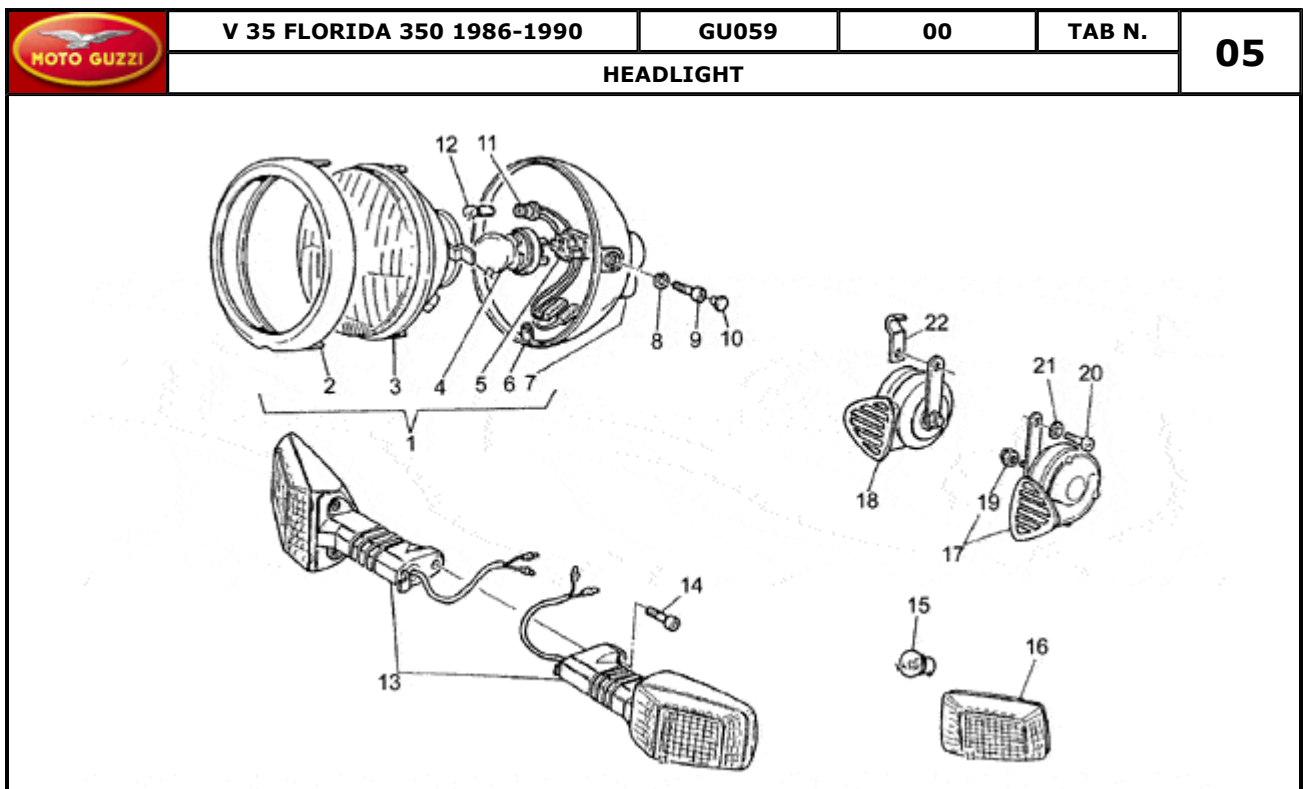

Pos.	Description	Year	I_M	Country	Version	Code	Q.ty	P.Cod.
1	Headlight	-	-	-	-	GU28740533	1	
2	Light frame	-	-	-	-	GU19740454	1	
3	Optical group	-	-	-	-	GU18740435	1	
4	Lamp 12V 45/40W	-	-	-	-	GU93450231	1	
5	Lampholder	-	-	-	-	GU14756255	1	
6	Headlight body	-	-	-	-	GU23740418	1	
7	Rear cap plug	-	-	-	-	GU19740404	1	
8	Washer 10,2x18x2	-	-	-	-	GU95004210	2	
9	Screw	-	-	-	-	GU98622530	2	
10	Plug	-	-	-	-	GU23943510	2	
11	Lampholder	-	-	-	-	GU17740405	1	
12	Lamp 12V-4W	-	-	-	-	GU93450119	1	
13	Turn indicator	-	-	-	-	GU23750670	2	
14	Screw	-	-	-	-	GU98832320	2	
15	Lamp 12V-10W	-	-	-	-	GU93450127	2	
16	Turn indicator lens	-	-	-	-	GU23753710	2	
17	Horn	-	-	-	-	GU29743752	1	
18	Horn	-	-	-	-	GU29743753	1	
19	Nut	-	-	-	-	GU92602206	2	
20	Screw	-	-	-	-	GU98822314	2	
21	Washer	-	-	-	-	GU95000206	2	
22	U-bolt	-	-	-	-	GU93301313	1