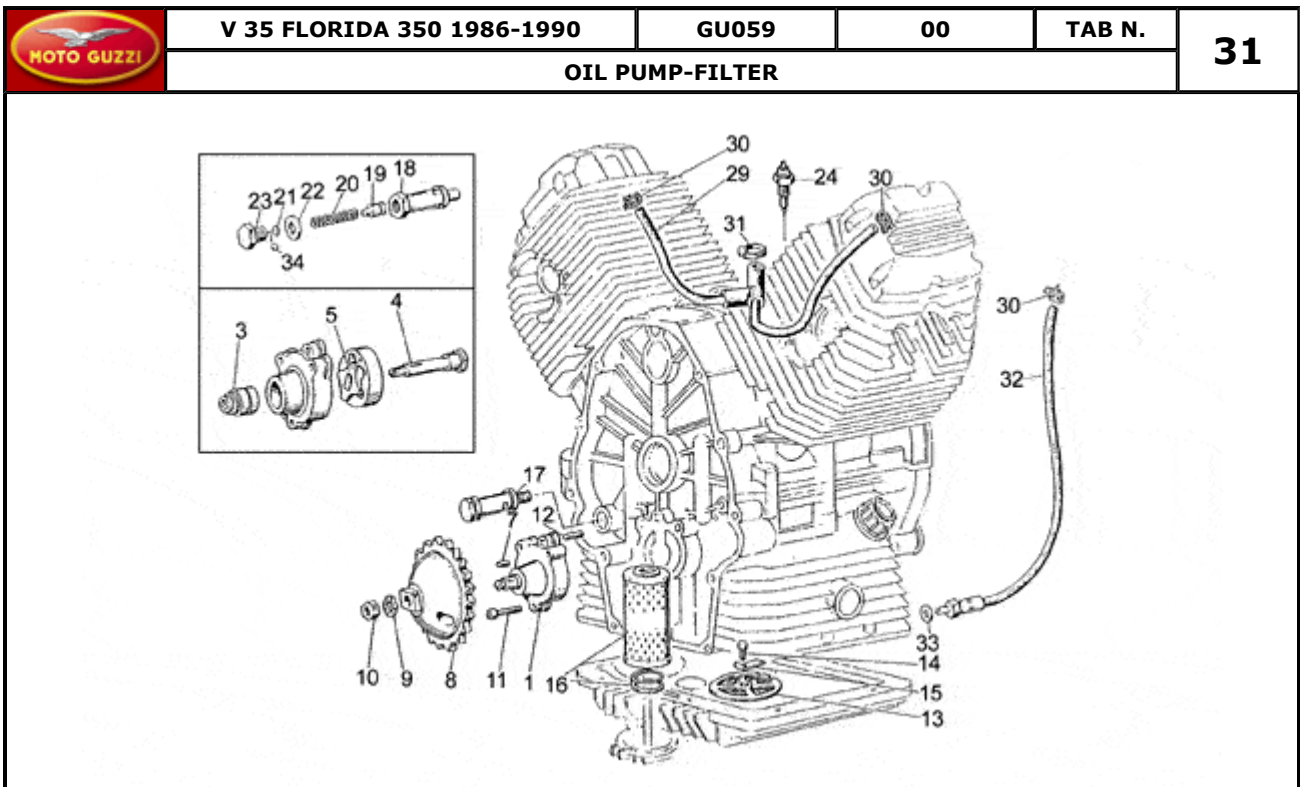

Pos.	Description	Year	I_M_	Country	Version	Code	Q.ty	P.Cod.
1	Oil pump	-	-	-	-	GU19146422	1	
3	Roller bearing 10x22x20	-	-	-	-	GU92252210	1	
4	Oil pump shaft assy.	-	-	-	-	GU19147820	1	
5	Inner rotor	-	-	-	-	GU19148420	1	
7	Guide roller	-	-	-	-	GU92296726	1	
8	Oil pump gear	-	-	-	-	GU19147721	1	
9	Washer 10,5x16x1	-	-	-	-	GU19149800	1	
10	Nut M10x1,25	-	-	-	-	GU92602510	1	
11	Screw M6X35	-	-	-	-	GU98620335	3	
12	Pin	-	-	-	-	GU19018920	2	
13	Oil filter	-	-	-	-	GU19152200	1	
14	Screw	-	-	-	-	GU98054314	1	
15	Plate	-	-	-	-	GU95187006	1	
16	Oil filter	-	-	-	-	GU19153000	1	
17	Oil valve cpl.	-	-	-	-	GU10158201	1	
18	Valve body	-	-	-	-	GU10158701	1	
19	Piston	-	-	-	-	GU12150900	1	
20	Valve spring	-	-	-	-	GU94321072	1	
21	Bottom	-	-	-	-	GU12150700	1	
22	Washer 14,5X20X1	-	-	-	-	GU95100523	3	
23	Plug	-	-	-	-	GU12159000	1	
24	Pressure sensor	-	-	-	02201N	GU31999581	1	
29	Breather pipe	-	-	-	-	GU19159600	1	
30	Hose clamp	-	-	-	-	GU61108400	3	
31	Hose clamp	-	-	-	-	GU93305018	1	
32	Breather	-	-	-	-	GU19159300	1	
33	Gasket 8,25x15x1	-	-	-	-	GU12154200	1	
34	Ball	-	-	-	-	GU92295911	1