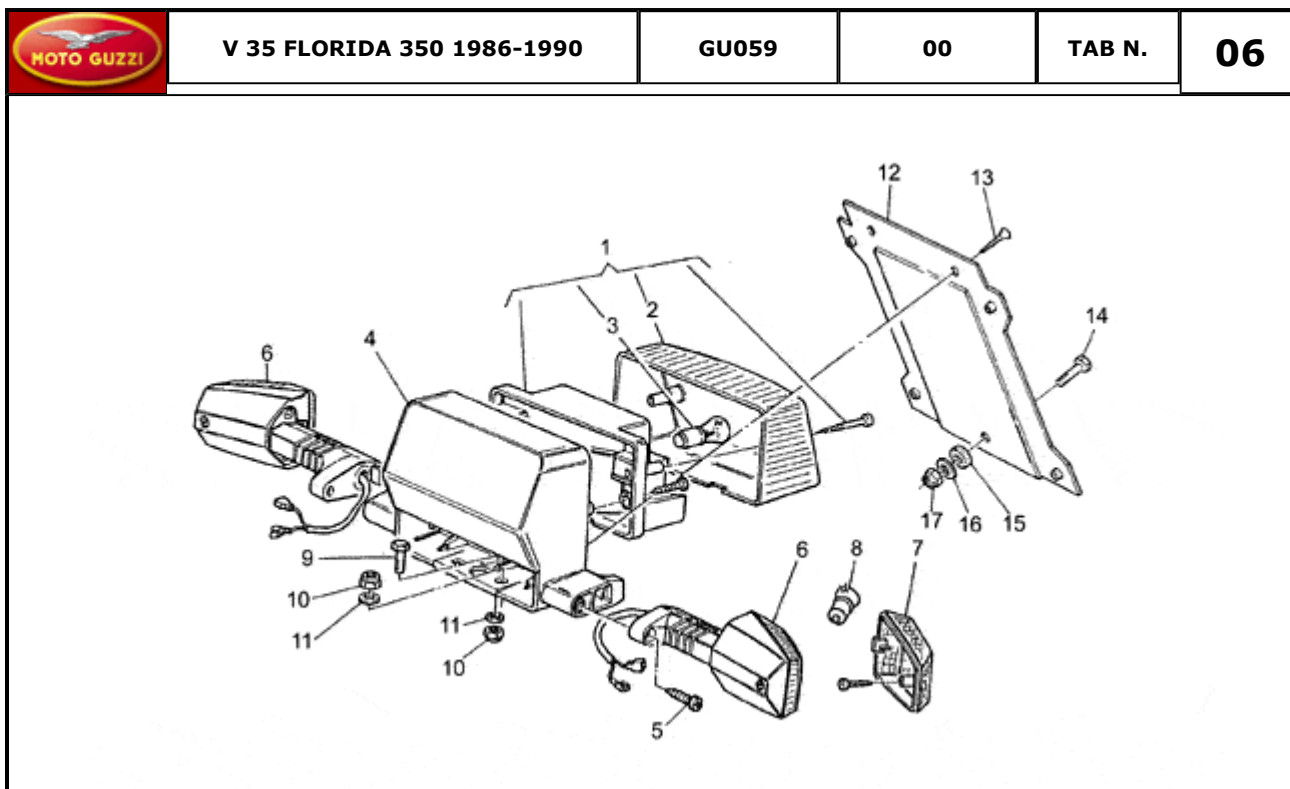

Pos.	Description	Year	I_M	Country	Version	Code	Q.ty	P.Cod.
1	Taillight	-	-	-	-	GU23740910	1	
2	Taillight lens	-	-	-	-	GU23741710	1	
3	Lamp 12V/5-21W	-	-	-	-	GU93450224	1	
4	Support	-	-	-	-	GU23758510	1	
5	Self-tap screw	-	-	-	-	GU99210520	2	
6	Turn indicator	-	-	-	-	GU23750670	2	
7	Turn indicator lens	-	-	-	-	GU23753710	2	
8	Lamp 12V-10W	-	-	-	-	GU93450127	2	
9	Screw	-	-	-	-	GU98054314	1	
10	Nut M6x1	-	-	-	-	GU92630106	3	
11	Washer	-	-	-	-	GU95000206	3	
12	Plate holder support	-	-	-	-	GU23474610	1	
13	Self-tap screw	-	-	-	-	GU99210320	2	
14	Hex screw M6X16	-	-	-	-	GU98054316	1	
15	Rubber spacer	-	-	-	-	GU93110060	1	
16	Washer 6,2X18X1	-	-	-	-	GU95100118	1	
17	Nut M6x1	-	-	-	-	GU92630106	1